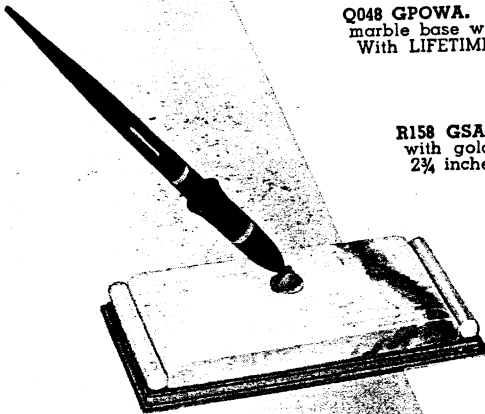

Q048 GPOWA. Black and gold Italian marble base with clock. $7 \times 3\frac{3}{4}$ inches. With LIFETIME Pen $17.50.

R158 GSAHO. Colored Pedrara Onyx with gold trim, brown socket. $6\frac{1}{4} \times 2\frac{3}{4}$ inches. With LIFETIME Pen $15.00.

P015

P015 PIVMI. Colored Pedrara Onyx with satin silver and gold trim, brown socket. $3\frac{1}{4} \times 6\frac{1}{4}$ inches. With No. 5 Pen $12.50.
P018 same as above with LIFETIME Pen $15.00.